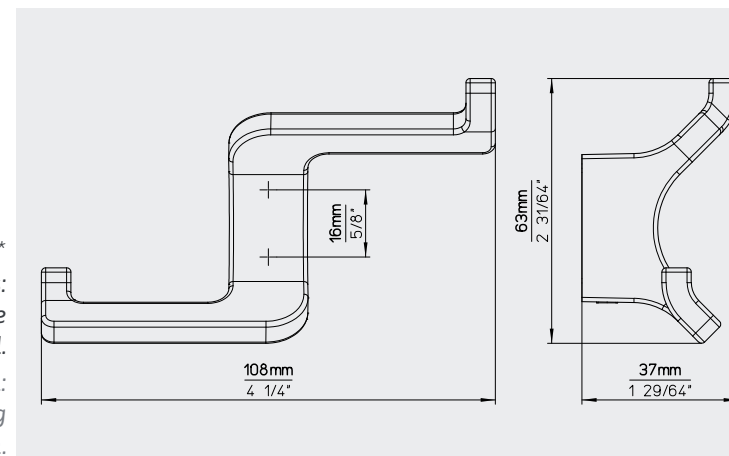

ZN75 *

*Vintage colours:
surface variations are possible
as manually treated.

*Vintagefarben:
können aufgrund manueller Bearbeitung
Oberflächenunterschiede aufweisen.