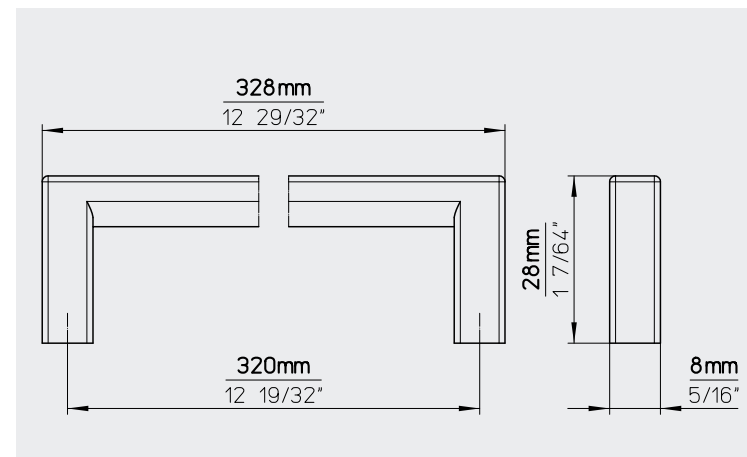

TYPE NO . MODELLNUMMER 2108-328

Material // zamac . Material // Zamak

Length (mm)	328
Länge (mm)	
Length (inch)	12 29/32"
Länge (inch)	
Hole distance (mm)	320
Bohrabstand (mm)	
Hole distance (inch)	12 19/32"
Bohrabstand (inch)	
Width (mm)	8
Breite (mm)	
Width (inch)	5/16"
Breite (inch)	
Height (mm)	28
Höhe (mm)	
Height (inch)	1 7/64"
Höhe (inch)	

STOCK RANGE FINISH
2108-328PB12

LAGERAUSFÜHRUNG
matt black
schwarz matt

Delivery time Lieferzeit	available immediate ex stock prompt ab Lager verfügbar
Minimum order quantity Mindestabnahmemenge	1 packing unit = 10 pcs. per order and delivery 1 Verpackungseinheit = 10 Stk. pro Auftrag und Lieferung
Packing Verpackung	single packed, incl. screws einzelverpackt, inkl. Schrauben

Stock / Industry
Lager / Industrie

Stock type
Lagermodell