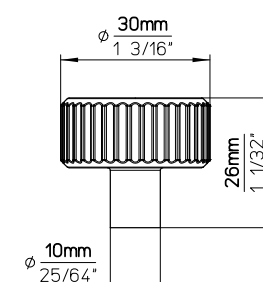

*Vintagefarben: können aufgrund manueller Bearbeitung Oberflächenunterschiede aufweisen. | *Vintage colours: surface variations are possible as manually treated.