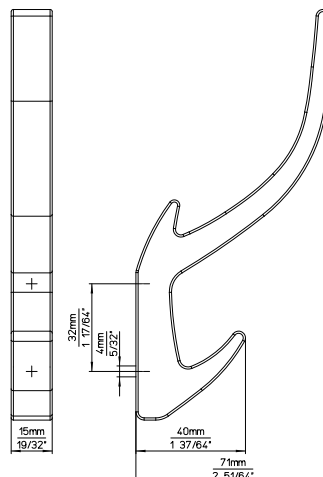

2433

Druckguss / die cast

Art. Nr. / item no. LA / cc

2433/ 32

ZN1 ZN21 ZN75* ZN79* ZN83*

2432

Druckguss / die cast

Art. Nr. / item no. LA / cc

2432 32

ZN1 ZN21 ZN75* ZN79* ZN83*

*Vintage colours: Surface variations are possible as manually treated.

PB12 matt black // ZN1 bright chrome // ZN21 stainless steel effect // ZN75 brushed iron effect // ZN79 brushed antique brass // ZN83 vintage gold

All dimensions in mm