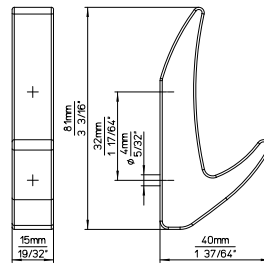

2433

Druckguss / die cast

Art. Nr. / item no. LA / cc

2433/ 32

ZN1 ZN21 ZN75* ZN79* ZN83*

2432

Druckguss / die cast

Art. Nr. / item no. LA / cc

2432 32

ZN1 ZN21 ZN75* ZN79* ZN83*

*Vintage colours: Surface variations are possible as manually treated.

PB12 matt black // ZN1 bright chrome // ZN21 stainless steel effect // ZN75 brushed iron effect // ZN79 brushed antique brass // ZN83 vintage gold

All dimensions in mm