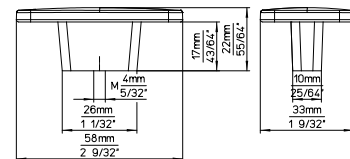

*Vintage colours: Surface variations are possible as manually treated.

PB12 matt black // ZN1 bright chrome // ZN16 bright black chrome // ZN21 stainless steel effect // ZN28 tin // ZN75 brushed iron effect // ZN77 black copper // ZN78 trumbled iron effect // ZN79 brushed antique brass