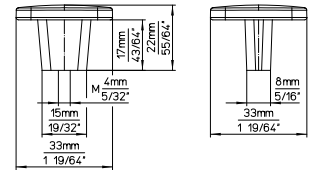

2438

Druckguss / die cast

Art. Nr. / item no.	LA / cc
2438-32	0

2411

Druckguss / die cast

Art. Nr. / item no.	LA / cc
2411-58	0

*Vintage colours: Surface variations are possible as manually treated.

PB12 matt black // ZN1 bright chrome // ZN16 bright black chrome // ZN21 stainless steel effect // ZN28 tin // ZN75 brushed iron effect // ZN77 black copper // ZN78 trumbled iron effect // ZN79 brushed antique brass