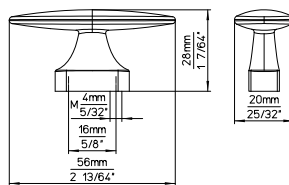

*Vintage colours: Surface variations are possible as manually treated.

PB12 matt black // PB32 matt white // ZN1 bright chrome // ZN16 bright black chrome // ZN21 stainless steel effect // ZN75 brushed iron effect // ZN78 trumbled iron effect // ZN79 brushed antique brass // ZN83 vintage gold

All dimensions in mm