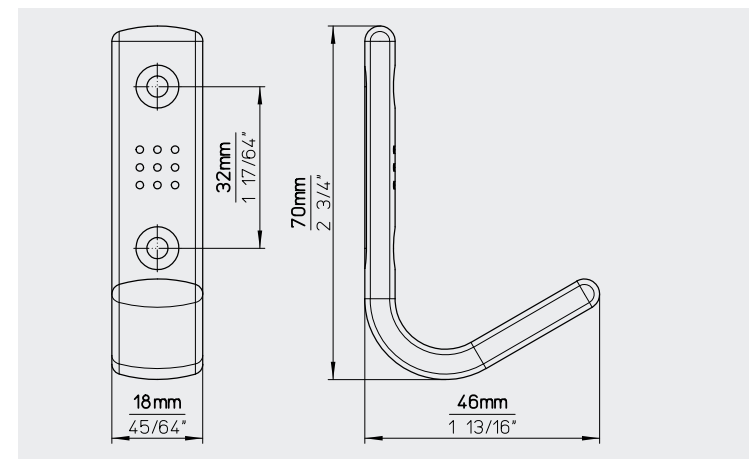

New stock finish available!
Neue Lagerausführung verfügbar!