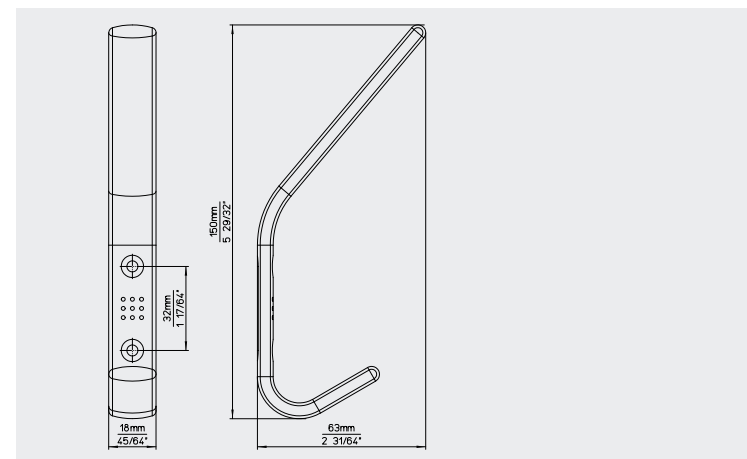

New stock finish available!
Neue Lagerausführung verfügbar!