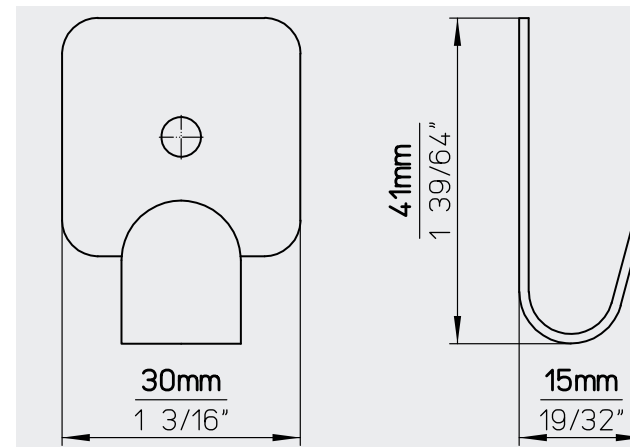

New stock finish available!
Neue Lagerausführung verfügbar!