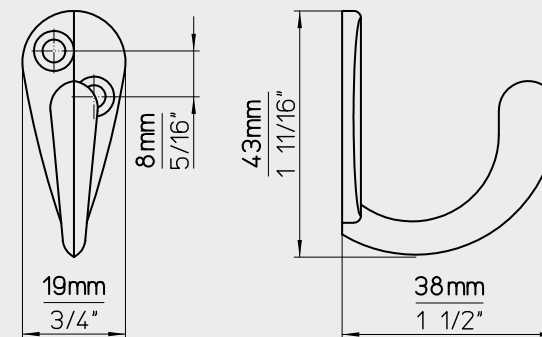

New stock finish available!
Neue Lagerausführung verfügbar!