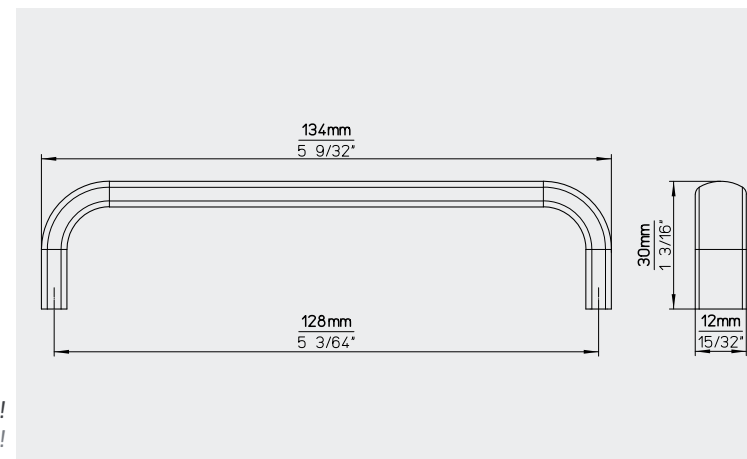

Material // stainless steel . Material // Edelstahl

Diameter (mm)	24
Durchmesser (mm)	
Diameter (inch)	15/16"
Durchmesser (inch)	
Height (mm)	29
Höhe (mm)	
Height (inch)	1 9/64"
Höhe (inch)	

STOCK RANGE FINISH
902-24N4

Material // stainless steel . Material // Edelstahl

Diameter (mm)	20, 24
Durchmesser (mm)	
Diameter (inch)	25/32", 15/16"
Durchmesser (inch)	
Height (mm)	24, 29
Höhe (mm)	
Height (inch)	15/16", 1 19/64"
Höhe (inch)	

Material // stainless steel . Material // Edelstahl

Diameter (mm)	18
Durchmesser (mm)	
Diameter (inch)	45/64"
Durchmesser (inch)	
Height (mm)	24
Höhe (mm)	
Height (inch)	15/16"
Höhe (inch)	

STOCK RANGE FINISH
1404-18N4

New stock finish available!
Neue Lagerausführung verfügbar!

TYPE NO . MODELLNUMMER 1530-134

Material // stainless steel . Material // Edelstahl

Length (mm)	134
Länge (mm)	
Length (inch)	5 9/32"
Länge (inch)	
Hole distance (mm)	128
Bohrabstand (mm)	
Hole distance (inch)	5 3/64"
Bohrabstand (inch)	
Width (mm)	12
Breite (mm)	
Width (inch)	15/32"
Breite (inch)	
Height (mm)	30
Höhe (mm)	
Height (inch)	1 3/16"
Höhe (inch)	