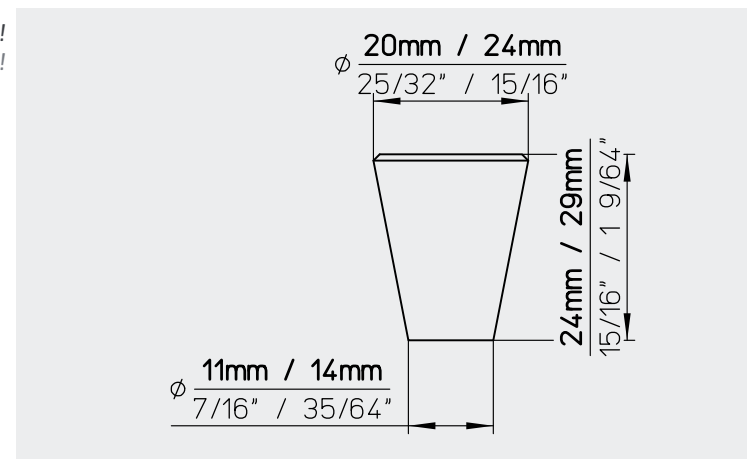

TYPE NO . MODELLNUMMER 1403-20, 1403-24

Material // stainless steel . Material // Edelstahl

Diameter (mm)	20, 24
Durchmesser (mm)	
Diameter (inch)	25/32", 15/16"
Durchmesser (inch)	
Height (mm)	24, 29
Höhe (mm)	
Height (inch)	15/16", 1 19/64"
Höhe (inch)	

STOCK RANGE FINISH	LAGERAUSFÜHRUNG
1403-20N4	graphite black dark
	Graphitschwarz dunkel
1403-24N4	graphite black dark
	Graphitschwarz dunkel

Delivery time	available immediate ex stock
Lieferzeit	prompt ab Lager verfügbar
Minimum order quantity	1 packing unit = 10 pcs. per finish, order and delivery
Mindestabnahmemenge	1 Verpackungseinheit = 10 Stk. pro Ausführung, Auftrag und Lieferung
Packing	single packed, incl. screw
Verpackung	einzelverpackt, inkl. Schraube

Existing stock finish!
Bestehende Lagerausführung!