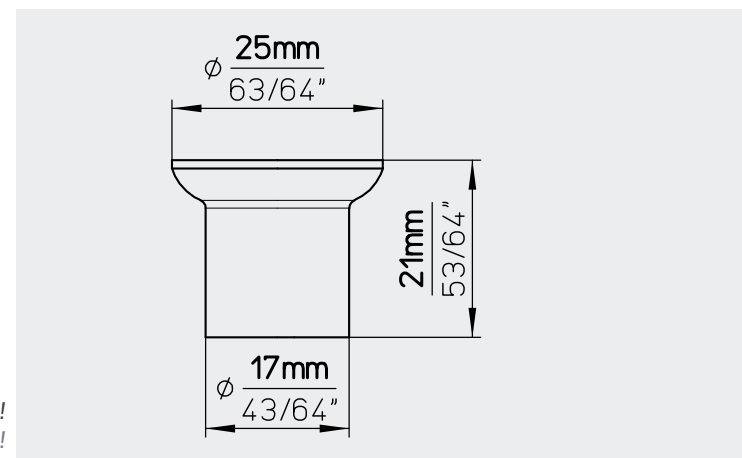

KNOB . KNOPF

NEWS FROM THE SIRO RANGE . NEUHEITEN AUS DEM SIRO PROGRAMM

New stock finish available!
Neue Lagerausführung verfügbar!

TYPE NO . MODELLNUMMER 1611-25

Material // stainless steel . Material // Edelstahl

Diameter (mm)	25
Durchmesser (mm)	
Diameter (inch)	63/64"
Durchmesser (inch)	
Height (mm)	21
Höhe (mm)	
Height (inch)	53/64"
Höhe (inch)	
Stock / Industry	Stock type
Lager / Industrie	Lagermodell

STOCK RANGE FINISH 1611-25N4	LAGERAUSFÜHRUNG graphite black dark Graphitschwarz dunkel	Existing stock finish! Bestehende Lagerausführung!
Delivery time Lieferzeit	available immediate ex stock prompt ab Lager verfügbar	
Minimum order quantity Mindestabnahmemenge	1 packing unit = 10 pcs. per finish, order and delivery 1 Verpackungseinheit = 10 Stk. pro Ausführung, Auftrag und Lieferung	
Packing Verpackung	single packed, incl. screw einzelverpackt, inkl. Schraube