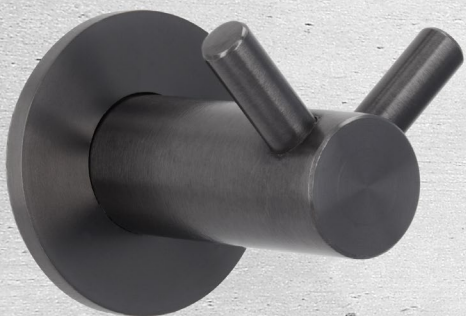

HOOK . HAKEN

NEWS FROM THE SIRO RANGE . NEUHEITEN AUS DEM SIRO PROGRAMM

2283-42N4

New stock finish available!
Neue Lagerausführung verfügbar!