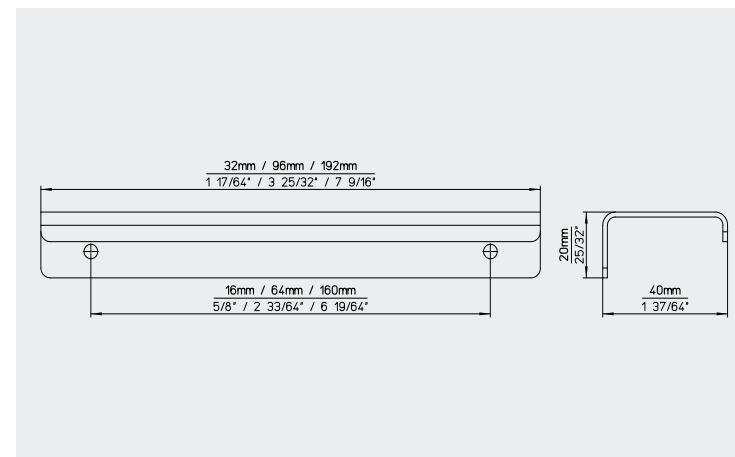

TYPE NO . MODELLNUMMER 2372-32, 2372-96, 2372-192

Material // stainless steel . Material // Edelstahl

Length (mm)	32, 96, 192
Länge (mm)	
Length (inch)	1 17/64", 3 35/32", 7 9/16"
Länge (inch)	
Hole distance (mm)	16, 64, 160
Bohrabstand (mm)	
Hole distance (inch)	5/8", 2 33/64", 6 19/64"
Bohrabstand (inch)	
Width (mm)	40
Breite (mm)	
Width (inch)	1 37/64"
Breite (inch)	
Height (mm)	20
Höhe (mm)	
Height (inch)	25/32"
Höhe (inch)	

Stock / Industry Lager / Industrie
Stock type Lagermodell

STOCK RANGE FINISH	LAGERAUSFÜHRUNG
2372-32N6	graphite black light Graphitschwarz hell
2372-96N6	graphite black light Graphitschwarz hell
2372-192N6	graphite black light Graphitschwarz hell

Delivery time Lieferzeit	available immediate ex stock prompt ab Lager verfügbar
Minimum order quantity Mindestabnahmemenge	1 packing unit = 10 pcs. per size, finish, order and delivery 1 Verpackungseinheit = 10 Stk. pro Länge, Ausführung, Auftrag und Lieferung
Packing Verpackung	single packed, incl. screws einzelverpackt, inkl. Schrauben

Existing stock finish!
Bestehende Lagerausführung!