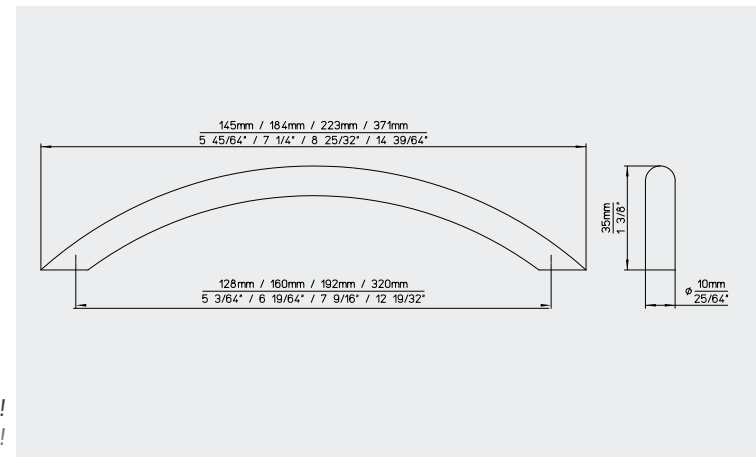

TYPE NO . MODELLNUMMER 903-145, 903-184, 903-223, 903-371

Material // stainless steel . Material // Edelstahl

Length (mm)	145, 184, 223, 371
Länge (mm)	
Length (inch)	5 45/64", 7 1/4", 8 35/32", 14 39/64"
Länge (inch)	
Hole distance (mm)	128, 160, 192, 320
Bohrabstand (mm)	
Hole distance (inch)	5 3/64", 6 19/64", 7 9/16", 12 19/32"
Bohrabstand (inch)	
Width (mm)	10
Breite (mm)	
Width (inch)	25/64"
Breite (inch)	
Height (mm)	35
Höhe (mm)	
Height (inch)	1 3/8"
Höhe (inch)	
Stock / Industry	Stock type
Lager / Industrie	Lagermodell

STOCK RANGE FINISH	LAGERAUSFÜHRUNG
903-145N4	graphite black dark
	Graphitschwarz dunkel
903-184N4	graphite black dark
	Graphitschwarz dunkel
903-223N4	graphite black dark
	Graphitschwarz dunkel
903-371N4	graphite black dark
	Graphitschwarz dunkel

Delivery time	available immediate ex stock
Lieferzeit	prompt ab Lager verfügbar
Minimum order quantity	1 packing unit = 10 pcs. per finish, order and delivery
Mindestabnahmemenge	1 Verpackungseinheit = 10 Stk. pro Ausführung, Auftrag und Lieferung
Packing	single packed, incl. screws
Verpackung	einzelverpackt, inkl. Schrauben

Existing stock finish!
Bestehende Lagerausführung!