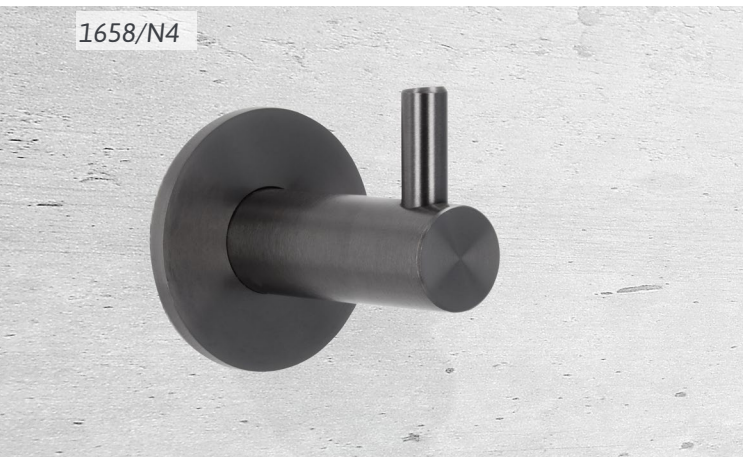

HOOK . HAKEN

NEWS FROM THE SIRO RANGE . NEUHEITEN AUS DEM SIRO PROGRAMM

New stock finish available!
Neue Lagerausführung verfügbar!

TYPE NO . MODELLNUMMER 1658/

Material // stainless steel . Material // Edelstahl

Length (mm)	38
Länge (mm)	
Length (inch)	1 1/2"
Länge (inch)	
Width (mm)	35
Breite (mm)	
Width (inch)	1 3/8"
Breite (inch)	
Height (mm)	42
Höhe (mm)	
Height (inch)	1 21/32"
Höhe (inch)	

STOCK RANGE FINISH
1658/N4

LAGERAUSFÜHRUNG
graphite black dark
Graphitschwarz dunkel