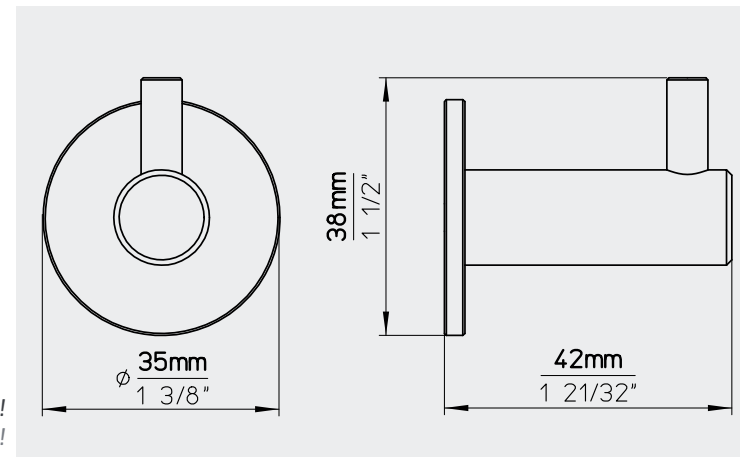

HOOK . HAKEN

NEWS FROM THE SIRO RANGE . NEUHEITEN AUS DEM SIRO PROGRAMM

New stock finish available!
Neue Lagerausführung verfügbar!

TYPE NO . MODELLNUMMER 1658/

Material // stainless steel . Material // Edelstahl

Length (mm)	38
Länge (mm)	
Length (inch)	1 1/2"
Länge (inch)	
Width (mm)	35
Breite (mm)	
Width (inch)	1 3/8"
Breite (inch)	
Height (mm)	42
Höhe (mm)	
Height (inch)	1 21/32"
Höhe (inch)	

STOCK RANGE FINISH
1658/N4

LAGERAUSFÜHRUNG
graphite black dark
Graphitschwarz dunkel