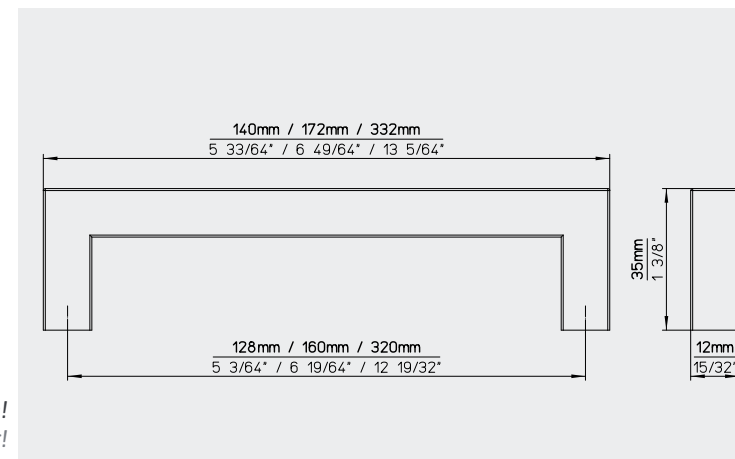

TYPE NO . MODELLNUMMER 2387H-140, 2387H-172, 2387H-332

Material // stainless steel . Material // Edelstahl

Length (mm)	140, 172, 332
Länge (mm)	
Length (inch)	5 33/64", 6 49/64", 13 5/64"
Länge (inch)	
Hole distance (mm)	128, 160, 320
Bohrabstand (mm)	
Hole distance (inch)	5 3/64", 5 19/64", 12 19/32"
Bohrabstand (inch)	
Width (mm)	12
Breite (mm)	
Width (inch)	15/32"
Breite (inch)	
Height (mm)	35
Höhe (mm)	
Height (inch)	1 3/6"
Höhe (inch)	

STOCK RANGE FINISH	LAGERAUSFÜHRUNG
2387H-140N6	graphite black light
	Graphitschwarz hell
2387H-172N6	graphite black light
	Graphitschwarz hell
2387H-332N6	graphite black light
	Graphitschwarz hell

Delivery time	available immediate ex stock
Lieferzeit	prompt ab Lager verfügbar
Minimum order quantity	1 packing unit: length 140, 172 mm = 10 pcs., length 332 mm = 5 pcs. per finish, order and delivery
Mindestabnahmemenge	1 Verpackungseinheit: Länge 140, 172 mm = 10 Stk., Länge = 332 mm = 5 Stk. pro Ausführung, Auftrag und Lieferung
Packing	single packed, incl. screws
Verpackung	einzelverpackt, inkl. Schrauben

Existing stock finish!
Bestehende Lagerausführung!