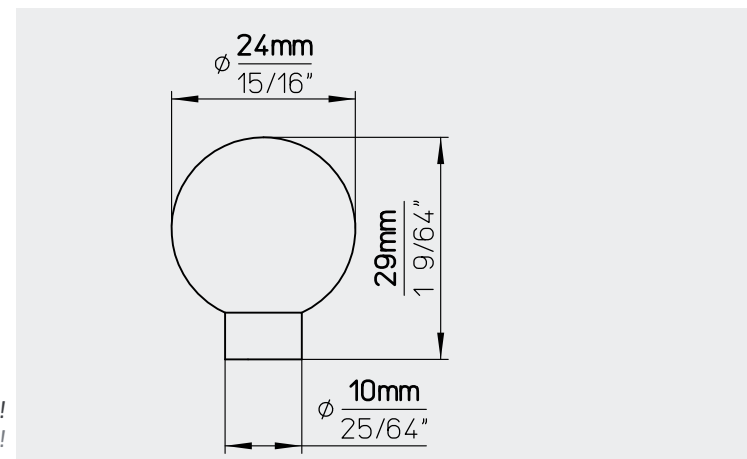

TYPE NO . MODELLNUMMER 902-24

Material // stainless steel . Material // Edelstahl

Diameter (mm)	24
Durchmesser (mm)	
Diameter (inch)	15/16"
Durchmesser (inch)	
Height (mm)	29
Höhe (mm)	
Height (inch)	1 9/64"
Höhe (inch)	

STOCK RANGE FINISH
902-24N4

LAGERAUSFÜHRUNG
graphite black dark
Graphitschwarz dunkel

Existing stock finish!
Bestehende Lagerausführung!

Delivery time Lieferzeit	available immediate ex stock prompt ab Lager verfügbar
Minimum order quantity Mindestabnahmemenge	1 packing unit = 10 pcs. per finish, order and delivery 1 Verpackungseinheit = 10 Stk. pro Ausführung, Auftrag und Lieferung
Packing Verpackung	single packed, incl. screw einzelverpackt, inkl. Schraube

Stock / Industry
Lager / Industrie

Stock type
Lagermodell