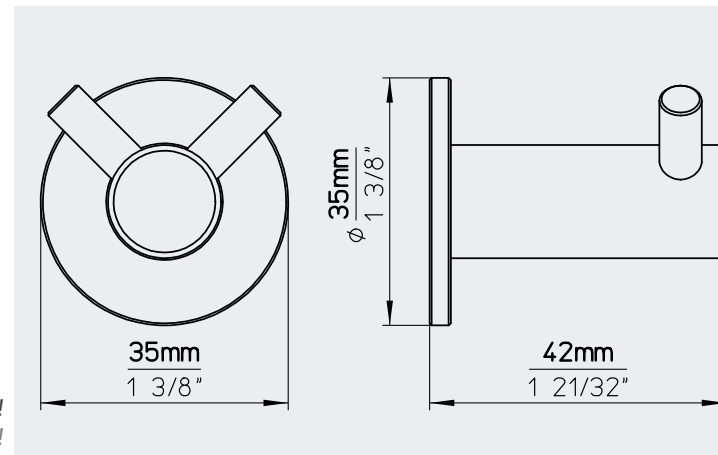

HOOK . HAKEN

NEWS FROM THE SIRO RANGE . NEUHEITEN AUS DEM SIRO PROGRAMM

2283-42N4

New stock finish available!
Neue Lagerausführung verfügbar!

TYPE NO . MODELLNUMMER 2283-42

Material // stainless steel . Material // Edelstahl

Length (mm)	35
Länge (mm)	
Length (inch)	1 3/8"
Länge (inch)	
Width (mm)	35
Breite (mm)	
Width (inch)	1 3/8"
Breite (inch)	
Height (mm)	42
Höhe (mm)	
Height (inch)	1 21/32"
Höhe (inch)	

STOCK RANGE FINISH
2283-42N4

LAGERAUSFÜHRUNG
graphite black dark
Graphitschwarz dunkel

Existing stock finish!
Bestehende Lagerausführung!

Stock / Industry Lager / Industrie
Stock type Lagermodell

Delivery time / Lieferzeit: available immediate ex stock / promptly ab Lager verfügbar
Minimum order quantity / Mindestabnahmemenge: 1 packing unit = 5 pcs. per finish, order and delivery / 1 Verpackungseinheit = 5 Stk. pro Ausführung, Auftrag und Lieferung
Packing / Verpackung: single packed, incl. screw / einzelverpackt, inkl. Schraube