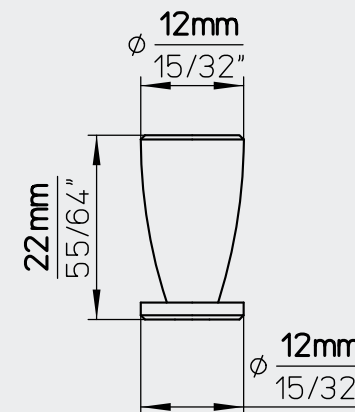

TYPE NO . MODELLNUMMER 904-12

Material // stainless steel . Material // Edelstahl

Diameter (mm)	12
Durchmesser (mm)	
Diameter (inch)	15/32"
Durchmesser (inch)	
Height (mm)	22
Höhe (mm)	
Height (inch)	55/64"
Höhe (inch)	

STOCK RANGE FINISH
904-12N4

LAGERAUSFÜHRUNG
graphite black dark
Graphitschwarz dunkel

Existing stock finish!
Bestehende Lagerausführung!

Delivery time Lieferzeit	available immediate ex stock prompt ab Lager verfügbar
Minimum order quantity Mindestabnahmemenge	1 packing unit = 10 pcs. per finish, order and delivery 1 Verpackungseinheit = 10 Stk. pro Ausführung, Auftrag und Lieferung
Packing Verpackung	single packed, incl. screw einzelverpackt, inkl. Schraube

Stock / Industry
Lager / Industrie

Stock type
Lagermodell