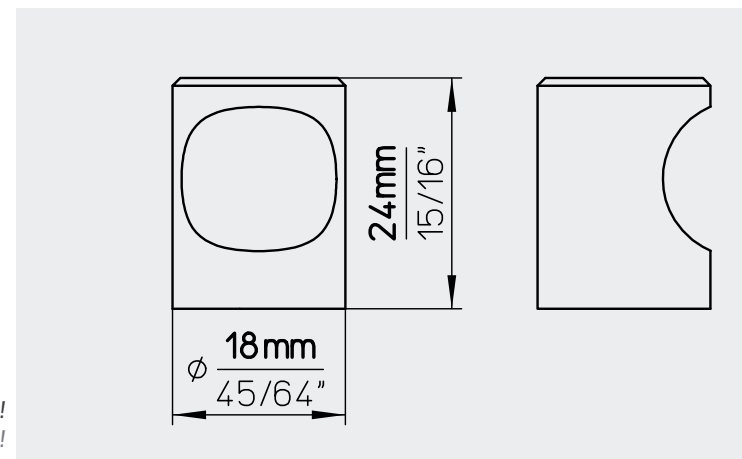

KNOB . KNOPF

NEWS FROM THE SIRO RANGE . NEUHEITEN AUS DEM SIRO PROGRAMM

New stock finish available!
Neue Lagerausführung verfügbar!

TYPE NO . MODELLNUMMER 1404-18

Material // stainless steel . Material // Edelstahl

Diameter (mm)	18
Durchmesser (mm)	
Diameter (inch)	45/64"
Durchmesser (inch)	
Height (mm)	24
Höhe (mm)	
Height (inch)	15/16"
Höhe (inch)	

STOCK RANGE FINISH
1404-18N4

LAGERAUSFÜHRUNG
graphite black dark
Graphitschwarz dunkel

Existing stock finish!
Bestehende Lagerausführung!

Delivery time Lieferzeit	available immediate ex stock prompt ab Lager verfügbar
Minimum order quantity Mindestabnahmemenge	1 packing unit = 10 pcs. per finish, order and delivery 1 Verpackungseinheit = 10 Stk. pro Ausführung, Auftrag und Lieferung
Packing Verpackung	single packed, incl. screw einzelverpackt, inkl. Schraube

Stock / Industry Lager / Industrie	Stock type Lagermodell