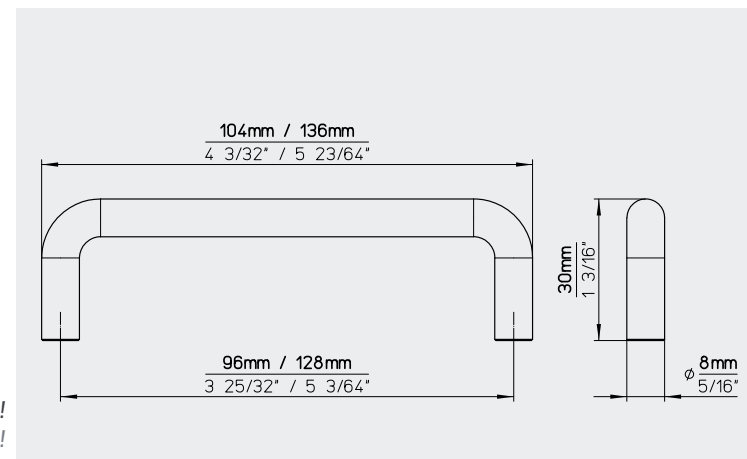

Material // stainless steel . Material // Edelstahl

Diameter (mm)	24
Durchmesser (mm)	
Diameter (inch)	15/16"
Durchmesser (inch)	
Height (mm)	29
Höhe (mm)	
Height (inch)	1 9/64"
Höhe (inch)	

STOCK RANGE FINISH
902-24N4

Material // stainless steel . Material // Edelstahl

Diameter (mm)	20, 24
Durchmesser (mm)	
Diameter (inch)	25/32", 15/16"
Durchmesser (inch)	
Height (mm)	24, 29
Höhe (mm)	
Height (inch)	15/16", 1 19/64"
Höhe (inch)	

Material // stainless steel . Material // Edelstahl

Diameter (mm)	18
Durchmesser (mm)	
Diameter (inch)	45/64"
Durchmesser (inch)	
Height (mm)	24
Höhe (mm)	
Height (inch)	15/16"
Höhe (inch)	

STOCK RANGE FINISH
1404-18N4

TYPE NO . MODELLNUMMER 1405-104, 1405-136

Material // stainless steel . Material // Edelstahl

Length (mm)	104, 136
Länge (mm)	
Length (inch)	4 3/32", 5 23/64"
Länge (inch)	
Hole distance (mm)	96, 128
Bohrabstand (mm)	
Hole distance (inch)	3 5/32", 5 3/64"
Bohrabstand (inch)	
Width (mm)	8
Breite (mm)	
Width (inch)	5/16"
Breite (inch)	
Height (mm)	30
Höhe (mm)	
Height (inch)	1 3/16"
Höhe (inch)	