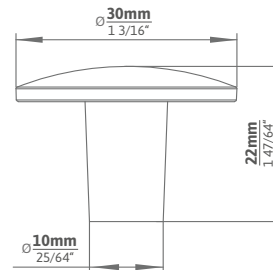

KNOPF | KNOB 2087F-30

Druckguss | die cast

Lagerausführungen | Stock range finishes

2087F-30PB12 Schwarz matt | matt black

2087F-30PB32C Weiß matt | matt white **NEU | NEW**

2087F-30ZN1 Chrom glänzend | bright chrome

2087F-30ZN21 Edelstahl effekt | stainless steel effect

2087F-30ZN77* Kupfer schwarz | black copper

2087F-30ZN78* Eisen getrommelt | trumbled iron effect

2087F-30ZN79* Messing antik gebürstet | brushed antique brass

2087F-30ZN83* Vintage Gold | vintage gold

Mindestabnahmemenge | Minimum order quantity

1 VPE = 10 Stk. pro Ausführung, Auftrag und Lieferung

1 PU = 10 pcs. per finish, order and delivery

kombiniert mit Artikel 2490-30 und 2490-42 | combined with article 2490-30 and 2490-42