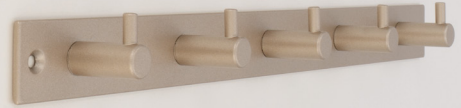

2578-318ML9V1K